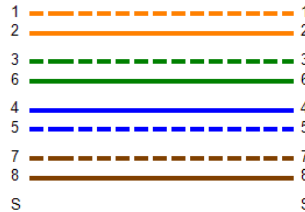

Main Adapter: DTX-PCU6M

Remote Adapter: DTX-PCU6R

Length (ft)	[Pair 36]	3
Prop. Delay (ns)	[Pair 12]	6
Delay Skew (ns)	[Pair 12]	1
Resistance (ohms)	[Pair 78]	1.6

Wire Map (T568B)
PASS

	Worst Case Margin		Worst Case Value	
PASS	MAIN	SR	MAIN	SR
Worst Pair	12-45		12-45	
NEXT (dB)	2.4		2.4	
Freq. (MHz)	249.5		249.5	
Limit (dB)	39.3		39.3	